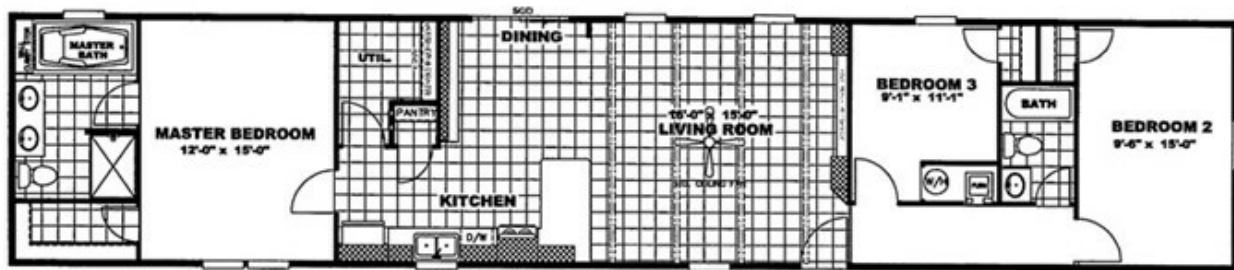

# ANNIVERSARY 16763A

Model number: 31ANN16763AH

3 beds • 2 baths • 1216 sq.ft. • 16' width • 76' depth

Our home building facilities invest in continuous product and process improvements. Plans, dimensions, features, materials, specifications and availability are subject to change without notice or obligation. Renderings and floor plans are representative likenesses of our homes and may differ from the actual homes. We invite you to tour a Home Center near you and inspect the highest value in quality housing available or call (505) 326-6345 to speak with a Home Consultant. Copyright 2017, CMH. All rights reserved.