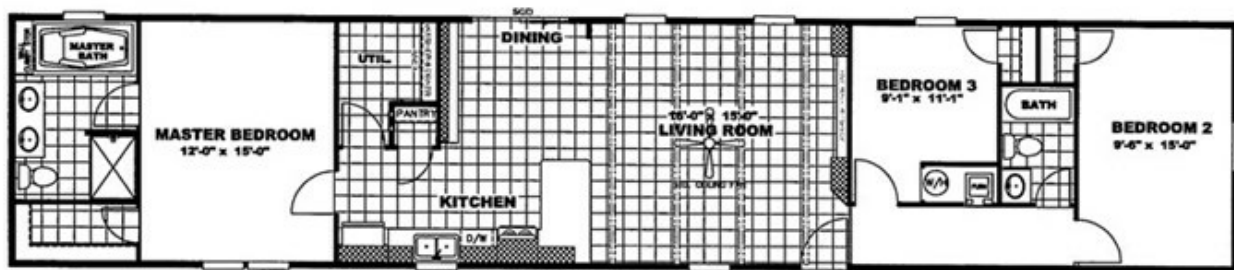

ANNIVERSARY 16763A

**ANNIVERSARY 16763A** Floor plan number: CLW044755TX

**3 beds • 2 baths • 1216 sq.ft. • 16' width • 76' depth**

Our home building facilities invest in continuous product and process improvements. Plans, dimensions, features, materials, specifications and availability are subject to change without notice or obligation. Renderings and floor plans are representative likenesses of our homes and may differ from the actual homes. We invite you to tour a Home Center near you and inspect the highest value in quality housing available or call (505) 326-6345 to speak with a Home Consultant. Copyright 2017, CMH. All rights reserved.