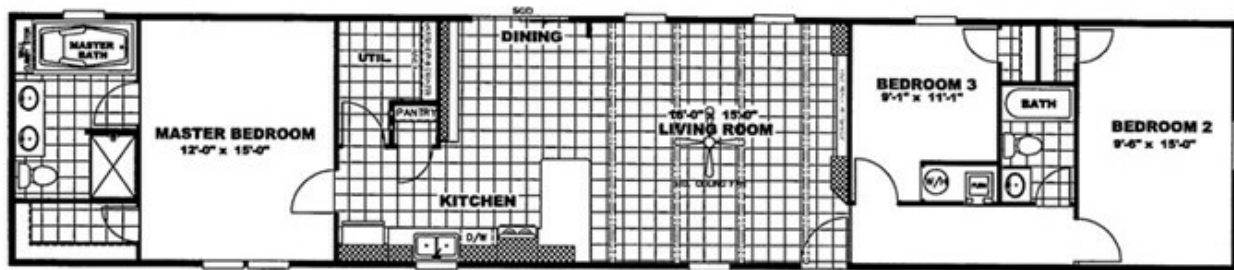

ANNIVERSARY 16763A

ANNIVERSARY 16763A

Model number: 31ANN16763AH

3 beds • 2 baths • 1216 sq.ft. • 16' width • 76' depth

Our home building facilities invest in continuous product and process improvements. Plans, dimensions, features, materials, specifications and availability are subject to change without notice or obligation. Renderings and floor plans are representative likenesses of our homes and may differ from the actual homes. We invite you to tour a Home Center near you and inspect the highest value in quality housing available or call (505) 326-6345 to speak with a Home Consultant. Copyright 2017, CMH. All rights reserved.