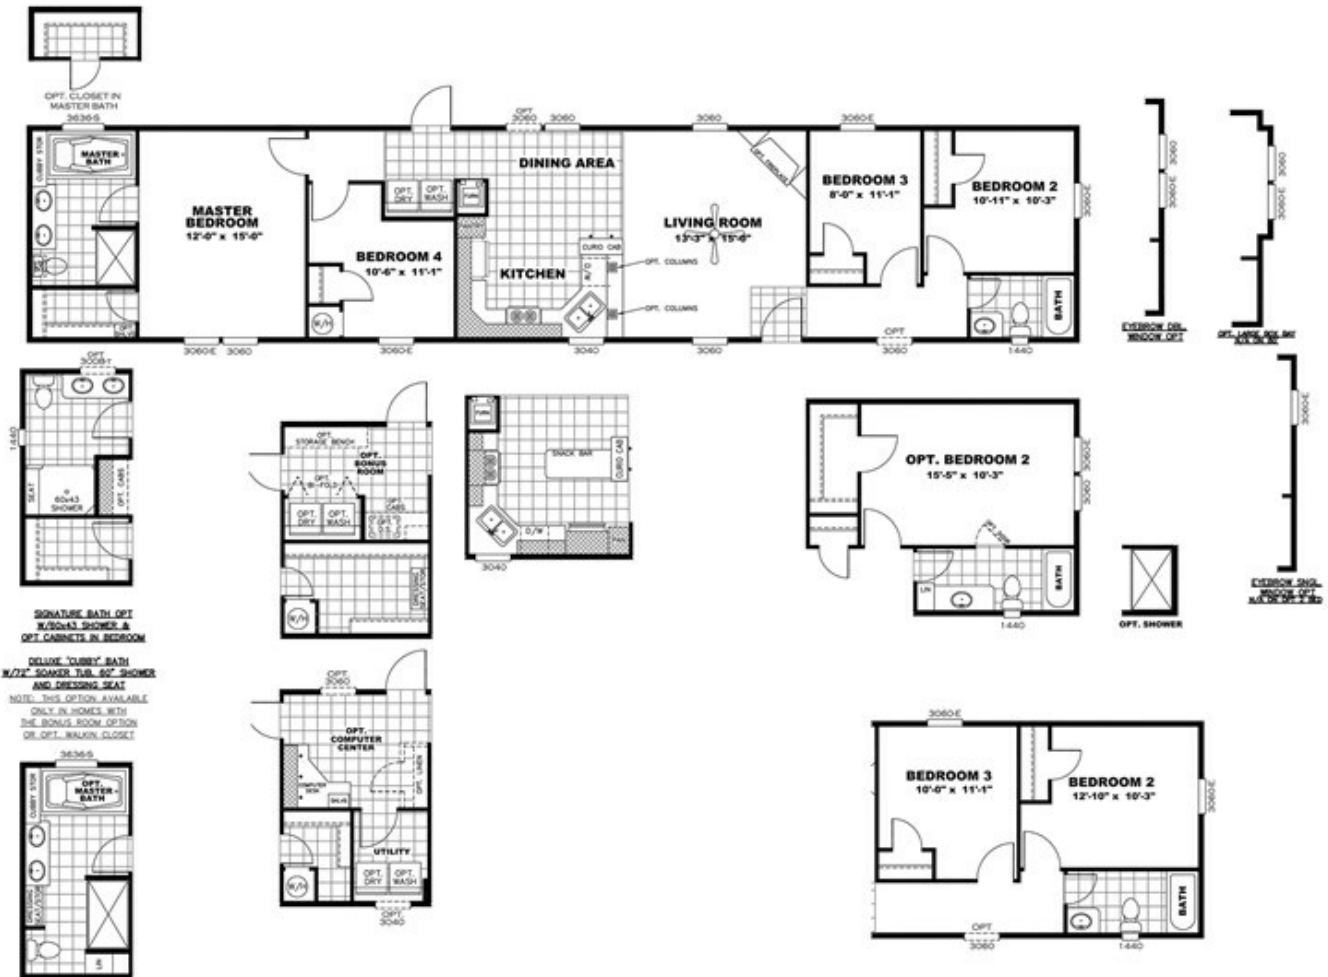

SIERRA VISTA 16764B

# SIERRA VISTA 16764B

Model number: 31SEV16764BH

4 beds • 2 baths • 1216 sq.ft. • 16' width • 76' depth

Our home building facilities invest in continuous product and process improvements. Plans, dimensions, features, materials, specifications and availability are subject to change without notice or obligation. Renderings and floor plans are representative likenesses of our homes and may differ from the actual homes. We invite you to tour a Home Center near you and inspect the highest value in quality housing available or call (505) 326-6345 to speak with a Home Consultant. Copyright 2017,