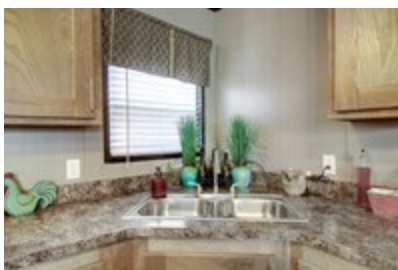

SIERRA VISTA 16764B

SIERRA VISTA 16764B Floor plan number: CLW043751TX

4 beds • 2 baths • 1216 sq.ft. • 16' width • 76' depth

Our home building facilities invest in continuous product and process improvements. Plans, dimensions, features, materials, specifications and availability are subject to change without notice or obligation. Renderings and floor plans are representative likenesses of our homes and may differ from the actual homes. We invite you to tour a Home Center near you and inspect the highest value in quality housing available or call (505) 326-6345 to speak with a Home Consultant. Copyright 2017, CMH. All rights reserved.