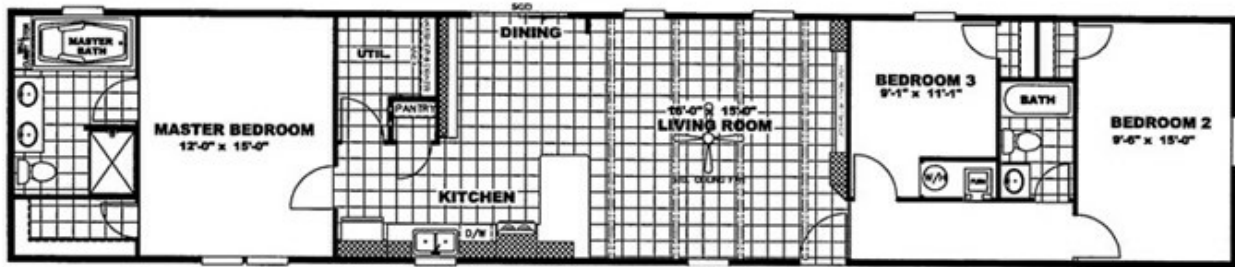

ANNIVERSARY 16763A

**ANNIVERSARY 16763A** Floor plan number: CLW043600TX

**3 beds • 2 baths • 1216 sq.ft. • 16' width • 76' depth**

Our home building facilities invest in continuous product and process improvements. Plans, dimensions, features, materials, specifications and availability are subject to change without notice or obligation. Renderings and floor plans are representative likenesses of our homes and may differ from the actual homes. We invite you to tour a Home Center near you and inspect the highest value in quality housing available or call (505) 326-6345 to speak with a Home Consultant. Copyright 2017, CMH. All rights reserved.