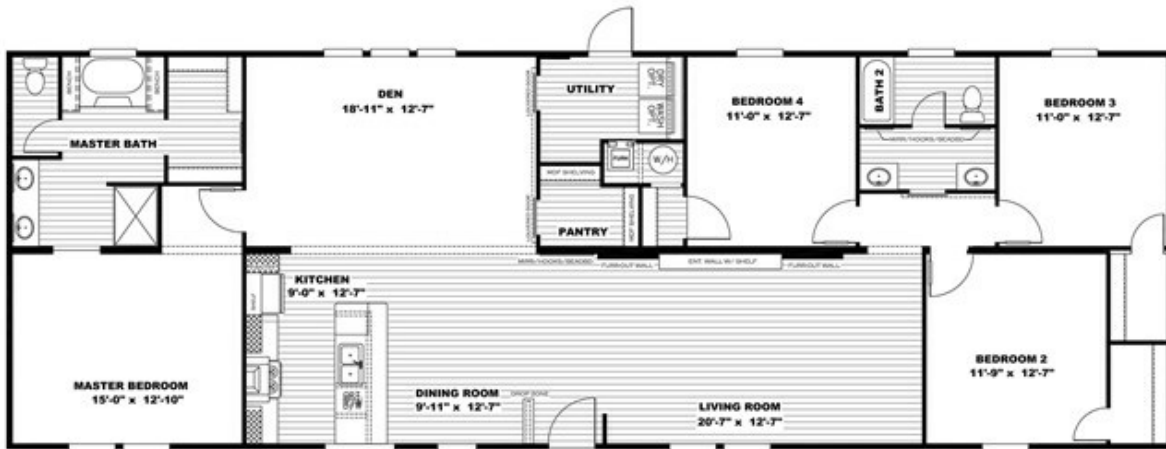

## THE BREEZE II

**THE BREEZE II** Floor plan number: BUC006000AZAB  
4 beds • 2 baths • 2128 sq.ft. • 28' width • 76' depth

Our home building facilities invest in continuous product and process improvements. Plans, dimensions, features, materials, specifications and availability are subject to change without notice or obligation. Renderings and floor plans are representative likenesses of our homes and may differ from the actual homes. We invite you to tour a Home Center near you and inspect the highest value in quality housing available or call (505) 326-6345 to speak with a Home Consultant. Copyright 2017, CMH. All rights reserved.