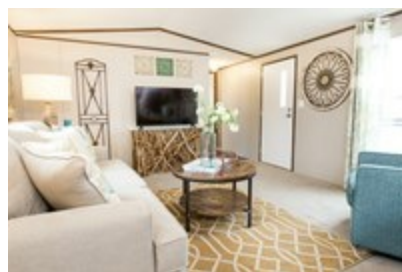

DELIGHT

DELIGHT Floor plan number: BEL008639TX

2 beds • 2 baths • 840 sq.ft. • 14' width • 60' depth

Our home building facilities invest in continuous product and process improvements. Plans, dimensions, features, materials, specifications and availability are subject to change without notice or obligation. Renderings and floor plans are representative likenesses of our homes and may differ from the actual homes. We invite you to tour a Home Center near you and inspect the highest value in quality housing available or call (505) 326-6345 to speak with a Home Consultant. Copyright 2017, CMH. All rights reserved.