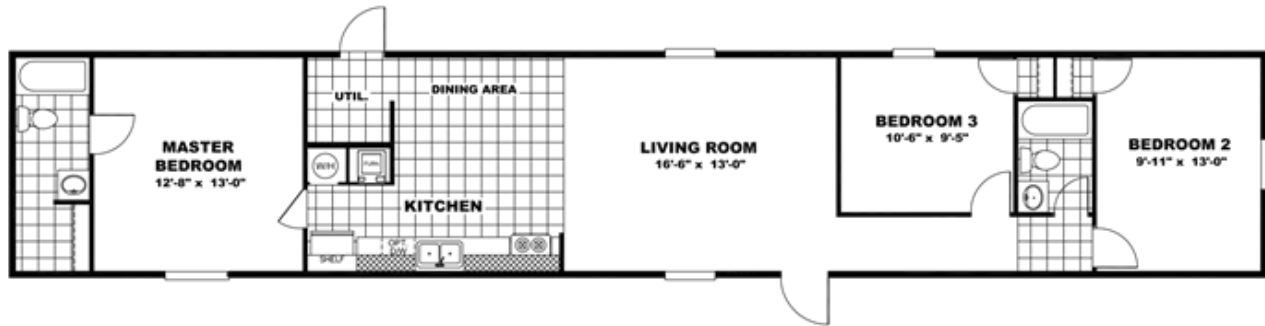

EXHILARATION

EXHILARATION Floor plan number: BEL008358TX
3 beds • 2 baths • 1064 sq.ft. • 14' width • 76' depth

Our home building facilities invest in continuous product and process improvements. Plans, dimensions, features, materials, specifications and availability are subject to change without notice or obligation. Renderings and floor plans are representative likenesses of our homes and may differ from the actual homes. We invite you to tour a Home Center near you and inspect the highest value in quality housing available or call (505) 326-6345 to speak with a Home Consultant. Copyright 2017, CMH. All rights reserved.