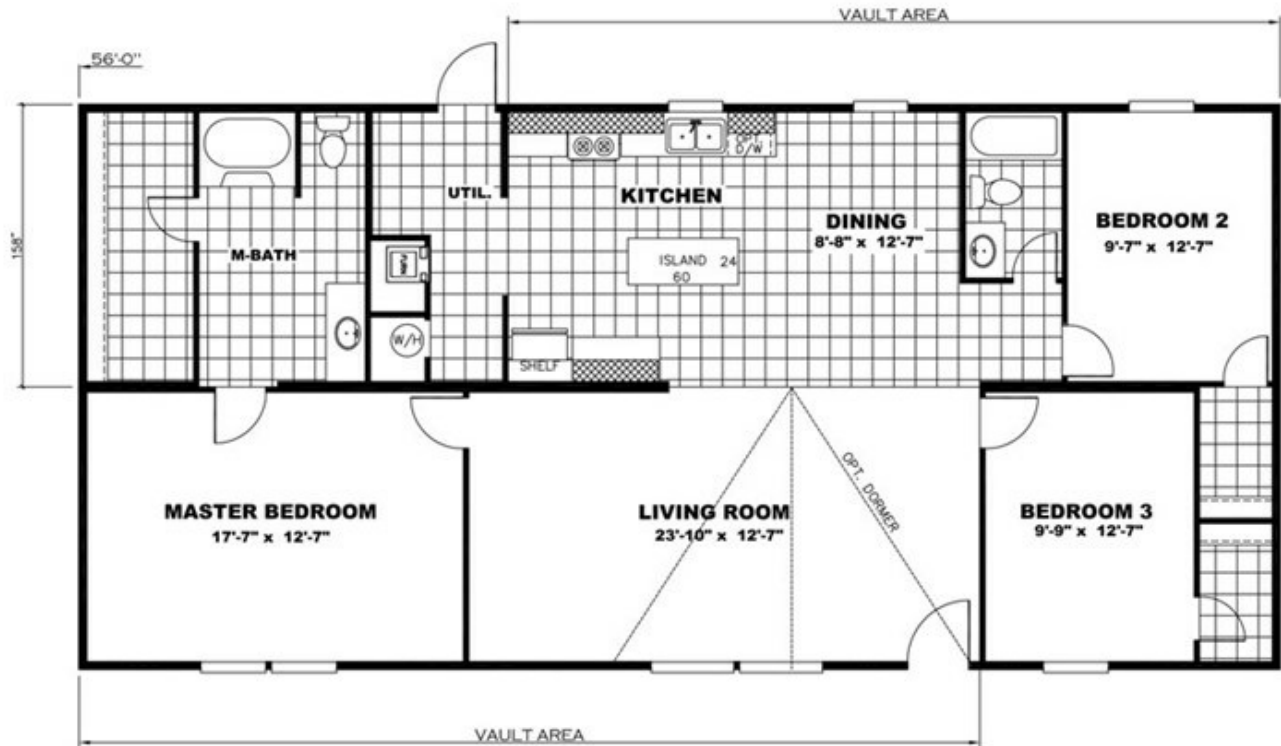

**THRILL** Floor plan number: BEL007072TXAB

**3 beds • 2 baths • 1568 sq.ft. • 28' width • 56' depth**

Our home building facilities invest in continuous product and process improvements. Plans, dimensions, features, materials, specifications and availability are subject to change without notice or obligation. Renderings and floor plans are representative likenesses of our homes and may differ from the actual homes. We invite you to tour a Home Center near you and inspect the highest value in quality housing available or call (505) 326-6345 to speak with a Home Consultant. Copyright 2017, CMH. All rights reserved.